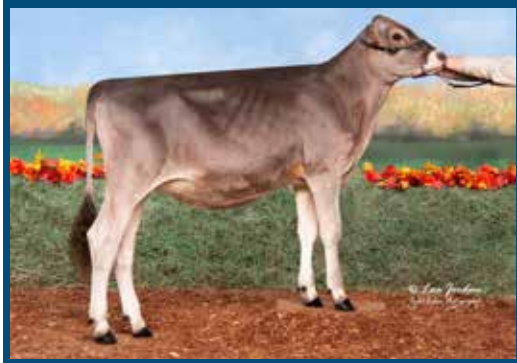

**54BS608 JORDY *NP | A2A2 | Kappa Cas BB | aAa 321**Victor P x Driver x Andy NP | *Polled | Type | Production | Health/Fertility*

- Outcross bull for many polled options within the breed - create homozygous calves!
- Exceptional linear profile that adds strength and openness
- A bull that can be used by all breeders and should be!

54BS509 TIME OUT | A2A2 | Kappa Cas BB | aAa 213

Diego x Watchout x Carter | *Type | Udder Specialist | Production*

- One of the best in the breed for Type and Udder Composite improvement within your herd!
- Increases Type and Udder Composite without the loss of production or daughter fertility