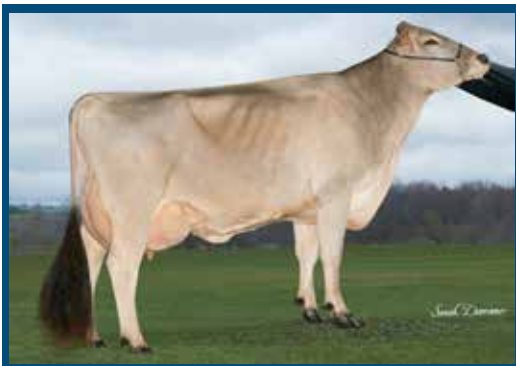

54BS608 JORDY *NP | A2A2 | Kappa Cas BB | aAa 321

Victor P x Driver x Andy NP | *Polled | Type | Production | Health/Fertility*

- -Outcross bull for many polled options within the breed - create homozygous calves!
- -Exceptional linear profile that adds strength and openness
- -A bull that can be used by all breeders and should be!