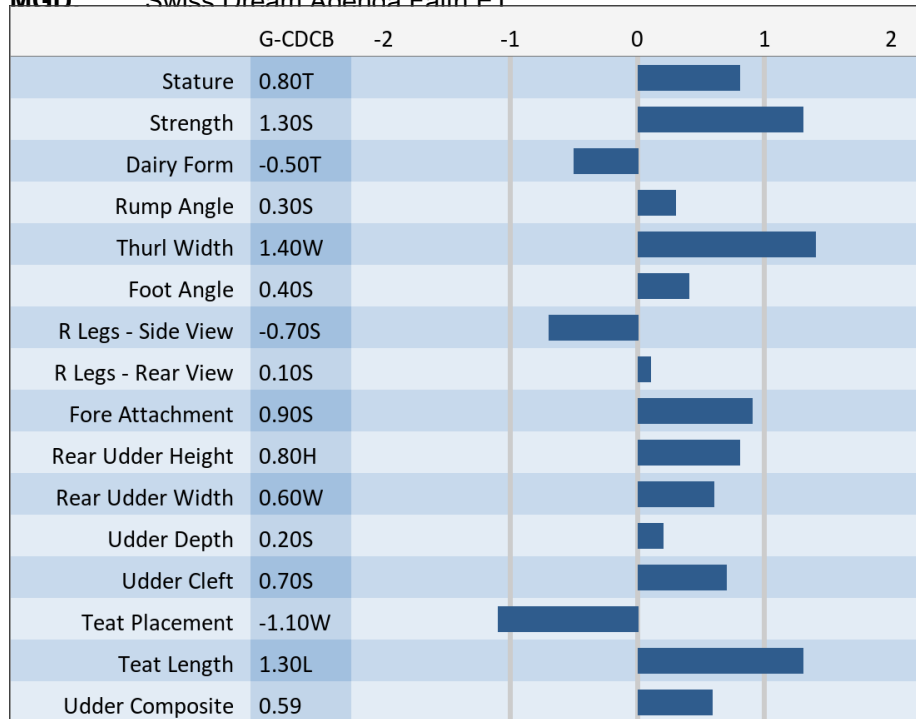

54BS568 Brown Heaven R FAST & FURIOUS ET *TM

109109714 aAa: 423 Beta Cas: A2A2 Kappa Casein: BB
Born: 12/28/2015

Proven Sires, Preferred Sex, Champions Collection

#4 TYPE (TIED)

RICHARD x GLENN x AGENDA

04/2021 G-CDCB PERFORMANCE			
MILK +386	FAT +3 / -0.05%	PROTEIN -2 / -0.06%	PPR -2
PROD. 89%R 72 DTRS/35 HRDS TYPE 84%R			
PL -1.0	UDC +0.59	SCS 3.06	TYPE +0.60
Milking Speed 100		Conception (SCR) -1	
Cow Livability -0.2			
CE 3.1%	NM$ -$53	DPR -0.5	MOB 0.0

MATING GUIDE	
+ Fore Udder	
+ Udder Depth & Cleft	
+ Rear Udder Height & Width	
+ Size & Dairy Strength	
Rear Legs-Straight & Rump Angle-Level	

Sire: Jo-Dee Nemo Richard ET *TM

Dam: Brown Heaven Glenn Fantasy "EX-97 EX-97 MS"

4-00 365d 2x 30,091 3.8 1,151 3.6 1,096

Grand Champion World Dairy expo 2015 & 2016: Reserve Grand Champion

World Dairy expo 2014, All American '12, '14, '15 & '16: Reserve All

American 2013: Grand Champion Wolrd Winter Fair 2013: All Canadian '12,

'13 & '14

MGS: Schaumaun BS Gordon Glenn ET

MGD: Swiss Dream Agenda Faith ET

R N R Fast & Furious Pizazz ET
Owned by R N R Swiss, Ohio