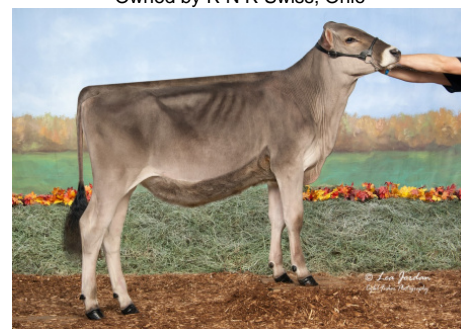

Del-Valley Fast & Furious Fancy
Owned by Sarah Lehner, Ohio

NEW GENERATION GENETICS

www.brownswiss.com

(920) 568-0554

E-mail: info@brownswiss.com