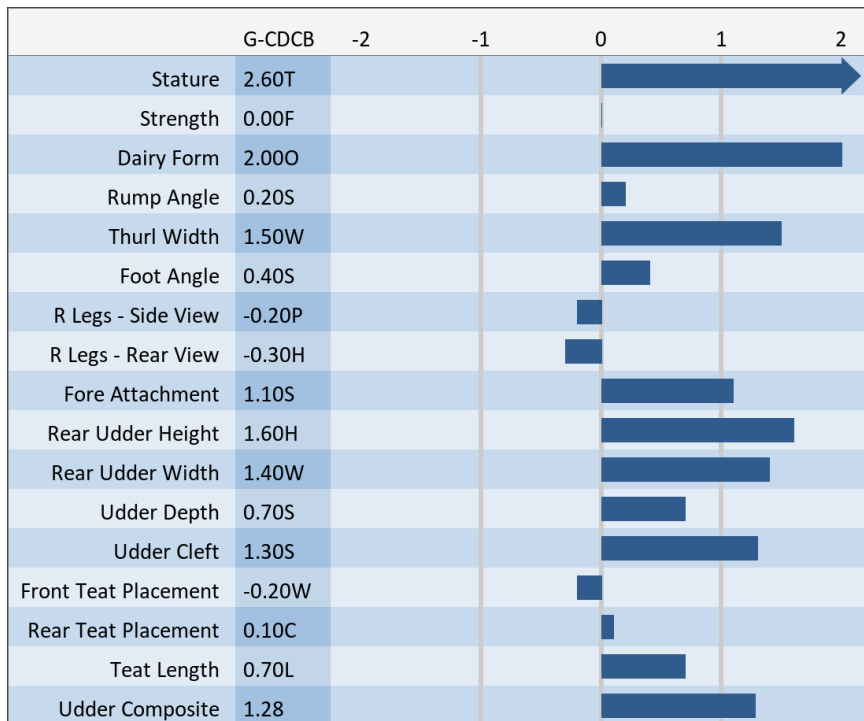

54BS583 Switzer Tals Drdvl

DOBOY ET *TM

840003133889643 aAa: 261 Beta Cas: A1A2 Kappa Casein: BB
 Born: 4/9/2017

Proven Sires

DAREDEVIL x CADENCE x ALIBABA

04/2025 G-CDCB PERFORMANCE

MILK +646	FAT +11 / -0.08%	PROTEIN +19 / -0.02%	PPR 43
PROD. 95%R 400 DTRS/247 HRDS TYPE 95%R			
PL +0.8	UDC +1.28	SCS 3.06	TYPE +1.10
Milking Speed 104	CM\$ 102	Conception (SCR) -1.9	
Cow Livability -3.3	HCR 2.2	CCR -1.4	
CE 2.2%	NM\$ \$104	DPR -2.7	MOB +0.3

Sire: Hilltop Acres B Daredevil ET *TM
Dam: Switzer Tals Cadence Donay ET 'V86 V86 MS'
 2-02 365d 2x 28,100 4.5 1,275 3.4 966
MGS: Shiloh Brookings Cadence ET *TM
MGD: Switzer Tals Alibaba Davos 'VG86 V86 MS'
 3-04 365d 2x 30,200 4.8 1,458 3.5 1,054