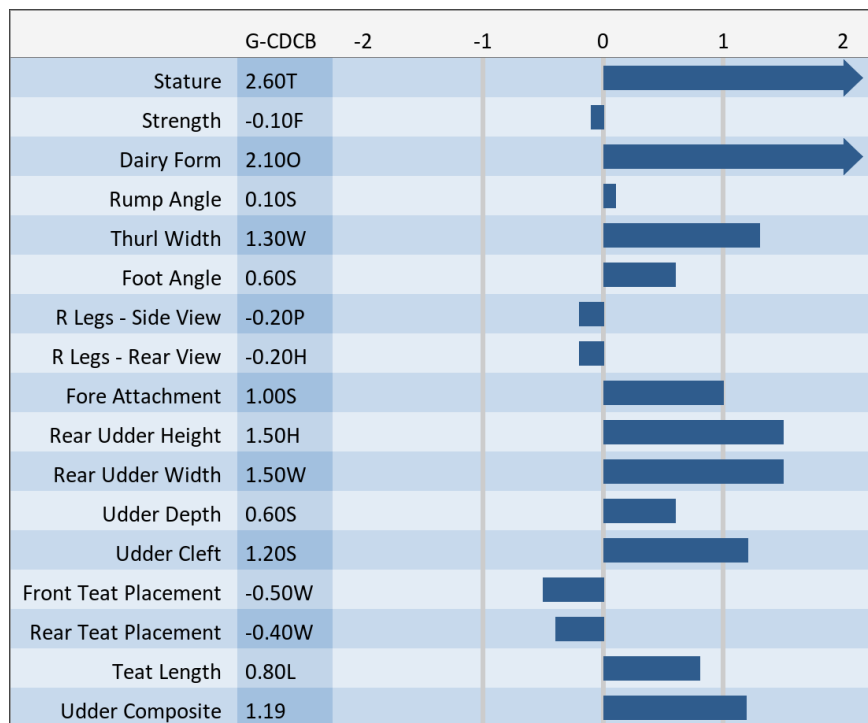

54BS583 Switzer Tals Drdvl

DOBOY ET *TM

840003133889643 aAa: 261 Beta Cas: A1A2 Kappa Casein: BB
Born: 4/9/2017

Proven Sires

DAREDEVIL x CADENCE x ALIBABA

04/2026 G-CDCB PERFORMANCE			
MILK +659	FAT +13 / -0.07%	PROTEIN +21 / -0.01%	PPR 38
PROD. 96%R 571 DTRS/363 HRDS TYPE 95%R			
PL 0.0	UDC +1.19	SCS 3.03	TYPE +1.20
Milking Speed 110	CM$ 94	Conception (SCR) N/A	
Cow Livability -3.8	HCR 1.2	CCR -2.4	
CE 2.9%	NM$ $93	DPR -3.5	MOB +0.4

Sire: Hilltop Acres B Daredevil ET *TM
Dam: Switzer Tals Cadence Donay ET 'V86 V86 MS'
2-02 365d 2x 28,100 4.5 1,275 3.4 966
MGS: Shiloh Brookings Cadence ET *TM
MGD: Switzer Tals Alibaba Davos 'VG86 V86 MS'
3-04 365d 2x 30,200 4.8 1,458 3.5 1,054

Hilltop Acres DB Whisper ETV
NOMINATED ALL AMERICAN 5 YEAR OLD 2025
DAM OF 54BS632 WORLD CLASS
Owned by Apex Genetics, Dylan Fry, Maryland