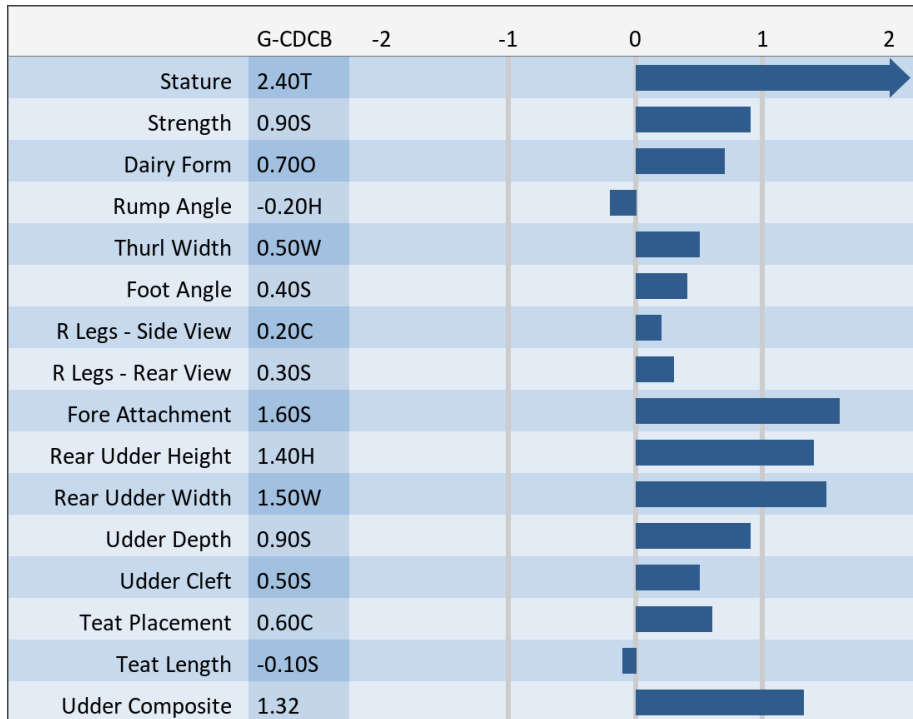

54BS585 Kulp-Terra Daryou

CLIFF ET *TM

840003143858205 aAa: 243 Beta Cas: A1A2 Kappa Casein: BB
 Born: 6/24/2017

Proven Sires

DAREDEVIL x BROOKINGS x WONDERMENT

#1 Proven Type (December 2023)

04/2024 G-CDCB PERFORMANCE			
MILK +400	FAT 0 / -0.07%	PROTEIN +29 / +0.07%	PPR 35
PROD. 89%R 81 DTRS/52 HRDS TYPE 88%R			
PL -1.7	UDC +1.32	SCS 3.16	TYPE +1.30
Milking Speed 105		Conception (SCR) 0.2	
Cow Livability -3.1			
CE 2.2%	NM\$ -\$19	DPR -2.1	MOB +0.3

Sire: Hilltop Acres B Daredevil ET *TM
Dam: Voelkers Brook Cara '3E 92 E 90 MS'
 10-5 2x 365d 44,530 4.8 2,142 3.5 1,547
 LIFETIME: 2,471d 242,309m 5.0 12,036f 3.7 8,967p
MGS: Top Acres C Wonderment ET *TM
MGD: Voelkers Wment Carabella 'E 90'
 4-05 365d 2x 32,300 4.2 1,368 3.4 1,106