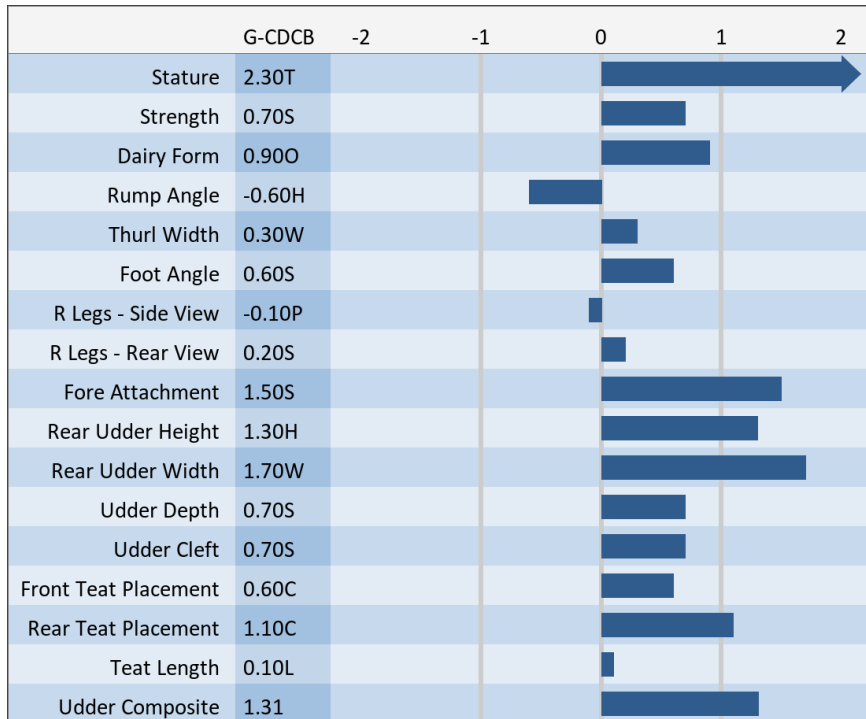

54BS585 Kulp-Terra Daryou

CLIFF ET *TM

840003143858205 aAa: 243 Beta Cas: A1A2 Kappa Casein: BB
 Born: 6/24/2017

Proven Sires, Center Stage Collection
DAREDEVIL x BROOKINGS x WONDERMENT
 #1 Proven Type

04/2026 G-CDCB PERFORMANCE			
MILK +123	FAT -9 / -0.07%	PROTEIN +19 / +0.07%	PPR 15
PROD. 92%R 105 DTRS/64 HRDS TYPE 89%R			
PL -0.5	UDC +1.31	SCS 3.18	TYPE +1.20
Milking Speed 100	CM\$ -84	Conception (SCR) -2.8	
Cow Livability -2.4	HCR -1.5	CCR -1.9	
CE 3%	NM\$ -\$102	DPR -1.8	MOB +0.3

Sire: Hilltop Acres B Daredevil ET *TM
Dam: Voelkers Brook Cara '3E 92 E 90 MS'
 10-5 2x 365d 44,530 4.8 2,142 3.5 1,547
 LIFETIME: 2,471d 242,309m 5.0 12,036f 3.7 8,967p
MGS: Top Acres C Wonderment ET *TM
MGD: Voelkers Wment Carabella 'E 90'
 4-05 365d 2x 32,300 4.2 1,368 3.4 1,106

Voelkers Brook Cara 'V 89 E 90 MS' @ 2 YRS

NEW GENERATION GENETICS

www.brownswiss.com
 (920) 568-0554
 E-mail: info@brownswiss.com