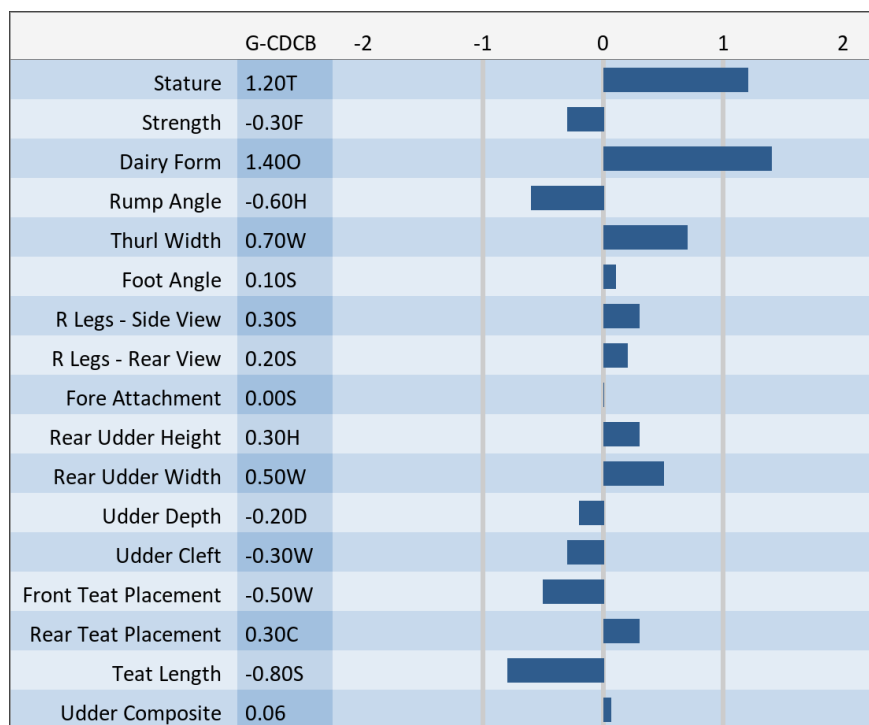

NEW GENERATION GENETICS

www.brownswiss.com

(920) 568-0554

E-mail: info@brownswiss.com