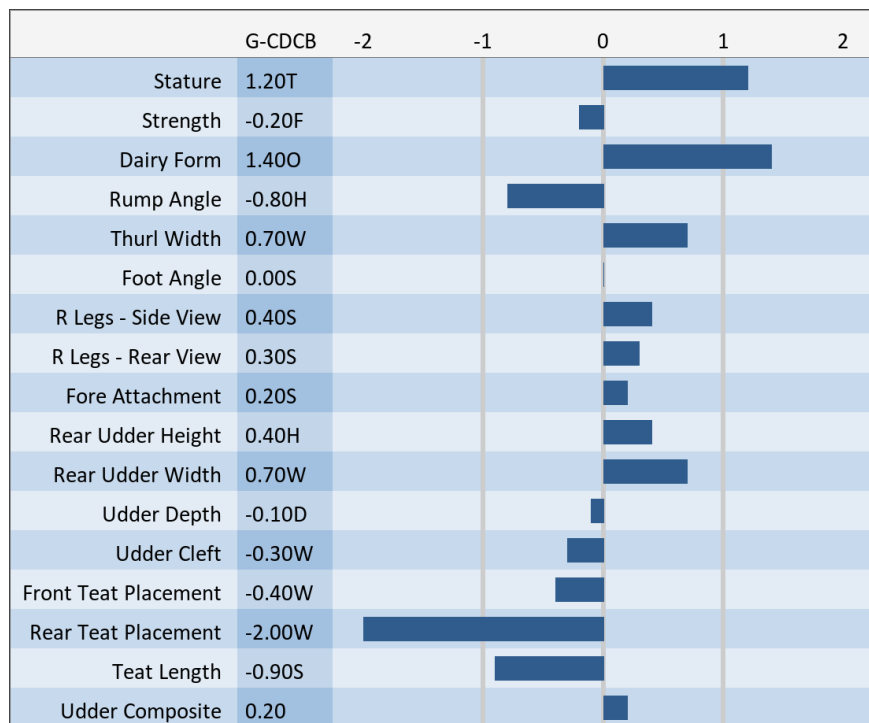

NEW GENERATION GENETICS

www.brownswiss.com

(920) 568-0554

E-mail: info@brownswiss.com