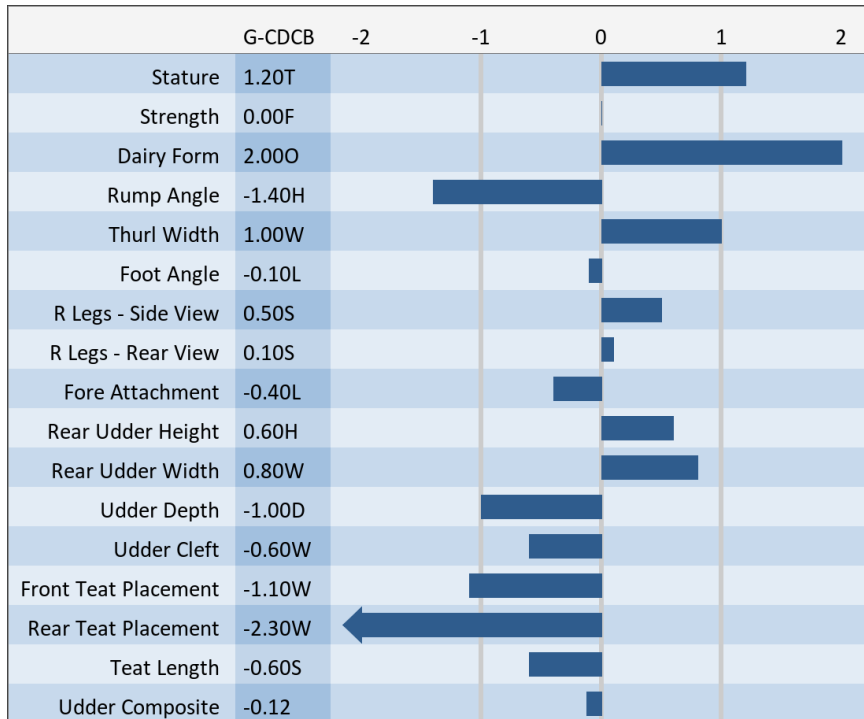

54BS600 Top Acres Cade

WINRITE ETV *TM

68201687 aAa: 324 Beta Cas: A2/A2 Kappa Casein: BB
 Born: 12/7/2018

Proven Sires

CADENCE X SUPREME X ANDRE

04/2026 G-CDCB PERFORMANCE			
MILK +182	FAT +1 / -0.03%	PROTEIN +4 / -0.01%	PPR 2
PROD. 91%R 80 DTRS/48 HRDS TYPE 89%R			
PL +0.3	UDC -0.12	SCS 2.86	TYPE +0.40
Milking Speed 108	CM\$ 32	Conception (SCR) N/A	
Cow Livability -0.5	HCR 0.4	CCR -0.8	
CE 3.7%	NM\$ \$31	DPR -0.7	MOB +0.2

Sire: Shiloh Brookings Cadence ET
Dam: Top Acres Supreme Wizard ET '2E 95 E 95 MS'
 Lifetime: 2,557d 202,535m 11,043f 7,077p
 Grand Champion WDE 2017, All American 2017 & 2013, Int. & Reserve
 Grand Champion WDE 2013, Member of All American Produce of Dam
 2013, 2014, 2015 & 2016 & Reserve All American 2012, 2015 & 2016
MGS: Old Mill WDE Supreme ET
MGD: Top Acres Andre Whisper ET '2E 93 E 93 MS'
 5-07 365d 2x 32941 5.8 1921 3.6 1174
 Nominated All-American Winter Calf 2005