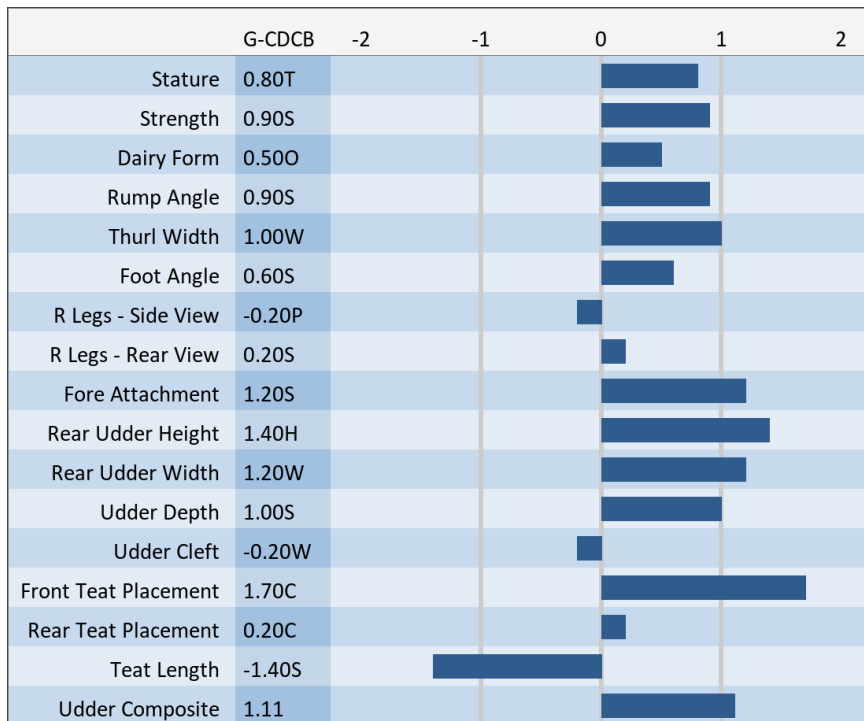

54BS604 La Rainbow Sweet

SPARK *NP ETV *TM

840003200520226 aAa: 165 Beta Cas: A2A2 Kappa Casein: BB
Born: 05/20/2019

Genomic Gems

KADE *NP X DAREDEVIL X CADENCE

08/2024 G-CDCB PERFORMANCE

MILK +357	FAT -7 / -0.11%	PROTEIN +12 / 0.00%	PPR 9
PROD. 87%R 50 DTRS/24 HRDS TYPE 76%R			
PL -0.7	UDC +1.11	SCS 3.06	TYPE +0.80
Milking Speed 111	CM$ -61	Conception (SCR) N/A	
Cow Livability -1.1	HCR 0	CCR -1.5	
CE 2.1%	NM$ -$60	DPR -1.7	MOB +0.2

Sire: Double W Kade *NP *TM
Dam: La Rainbow Sweet Siesta ET 'E90 E90MS'
2-09 349d 2x 24,123 4.2 1,009 3.5 845
MGS: Hilltop Acres B Daredevil ET *TM
MGD: La Rainbow Sweet Silk ETV "E91 E91 MS"
3-07 365d 2x 26,896 5.3 1,425 3.5 930

Shelburne BR Dells Designer *NP VG-88
1st Winter Yearling, International Brown Swiss Show 2023
Res. Junior Champion, International Brown Swiss Show 2023
All American Winter Yearling, 2023
1st Sr. Two Year Old, Midwest Quality Spring Show 2023
Res. Intermediate Champion, Midwest Quality Spring Show 2023
Owned By: Hayleigh & Joseph Opsal & Kelvin Webster, Blue Mounds, WI